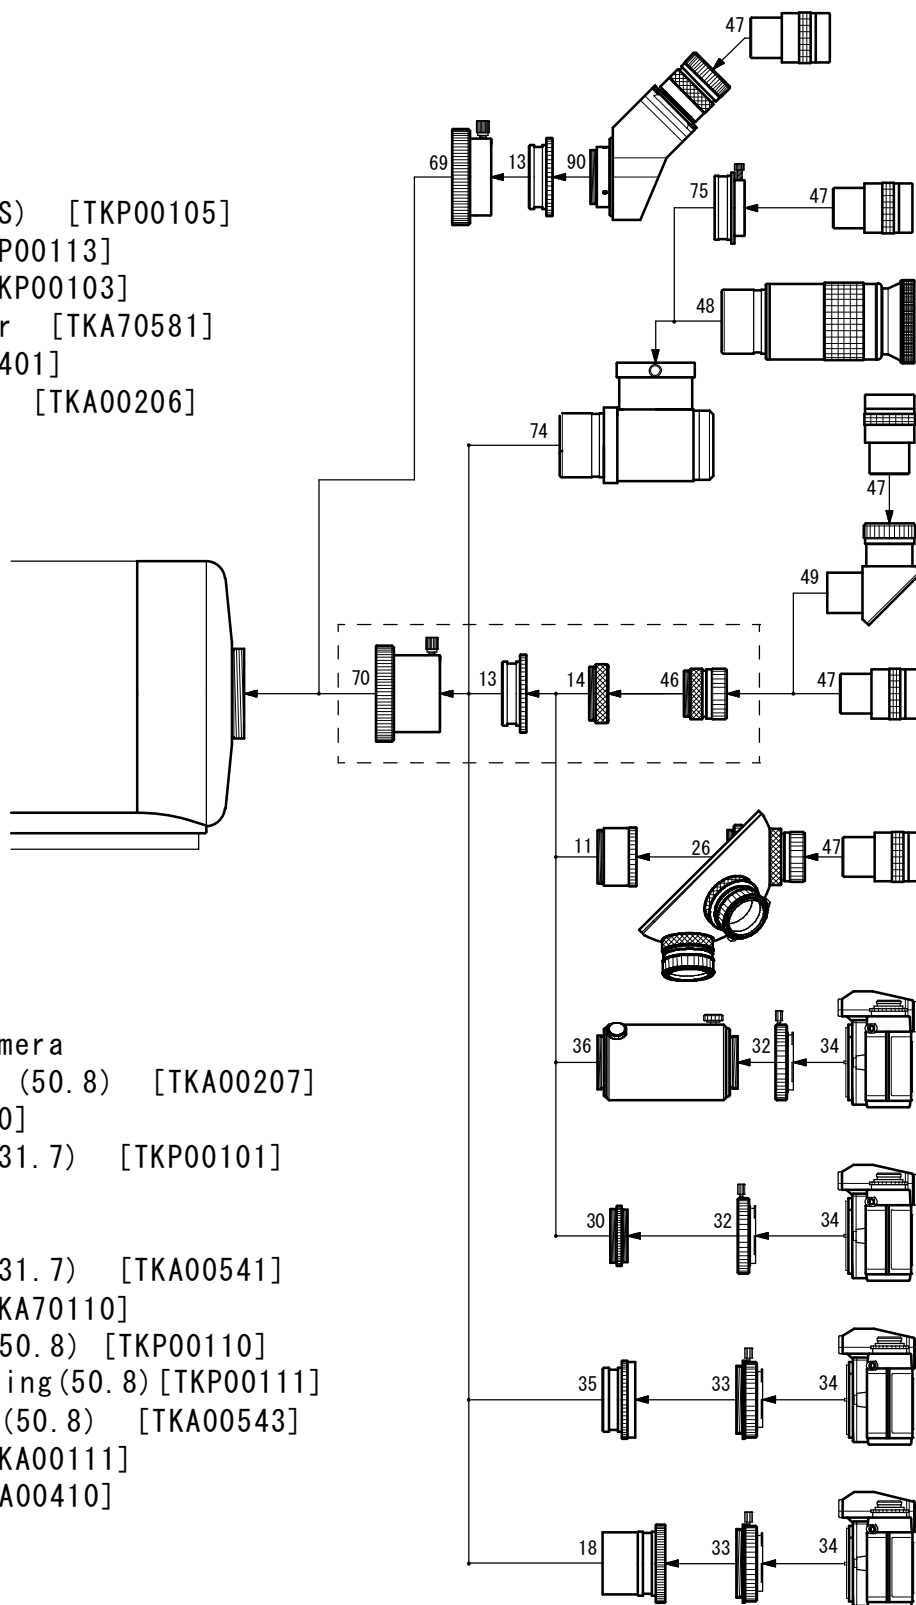

# Mewlon-180 Photo/Visual System Chart

- 11. Extension tube (S) [TKP00105]
- 13. 50.8 sleeve [TKP00113]
- 14. Coupling (S) [TKP00103]
- 18. Flattener/Reducer [TKA70581]
- 26. 5-turret [TKA00401]
- 30. Prime focus ring [TKA00206]
- 32. T-mount

- 33. Wide T-mount
- 34. 35mm SLR/DSLR camera
- 35. Prime focus ring (50.8) [TKA00207]
- 36. TCA-4 [TKA00210]
- 46. Ocular adapter (31.7) [TKP00101]
- 47. Ocular (31.7mm)
- 48. Ocular (50.8mm)
- 49. Diagonal prism (31.7) [TKA00541]
- 69. Adapter (TV) [TKA70110]
- 70. Ocular adapter (50.8) [TKP00110]  
+Ocular adapter ring(50.8) [TKP00111]
- 74. Diagonal mirror (50.8) [TKA00543]
- 75. Adapter (DM) [TKA00111]
- 90. Twin viewer [TKA00410]