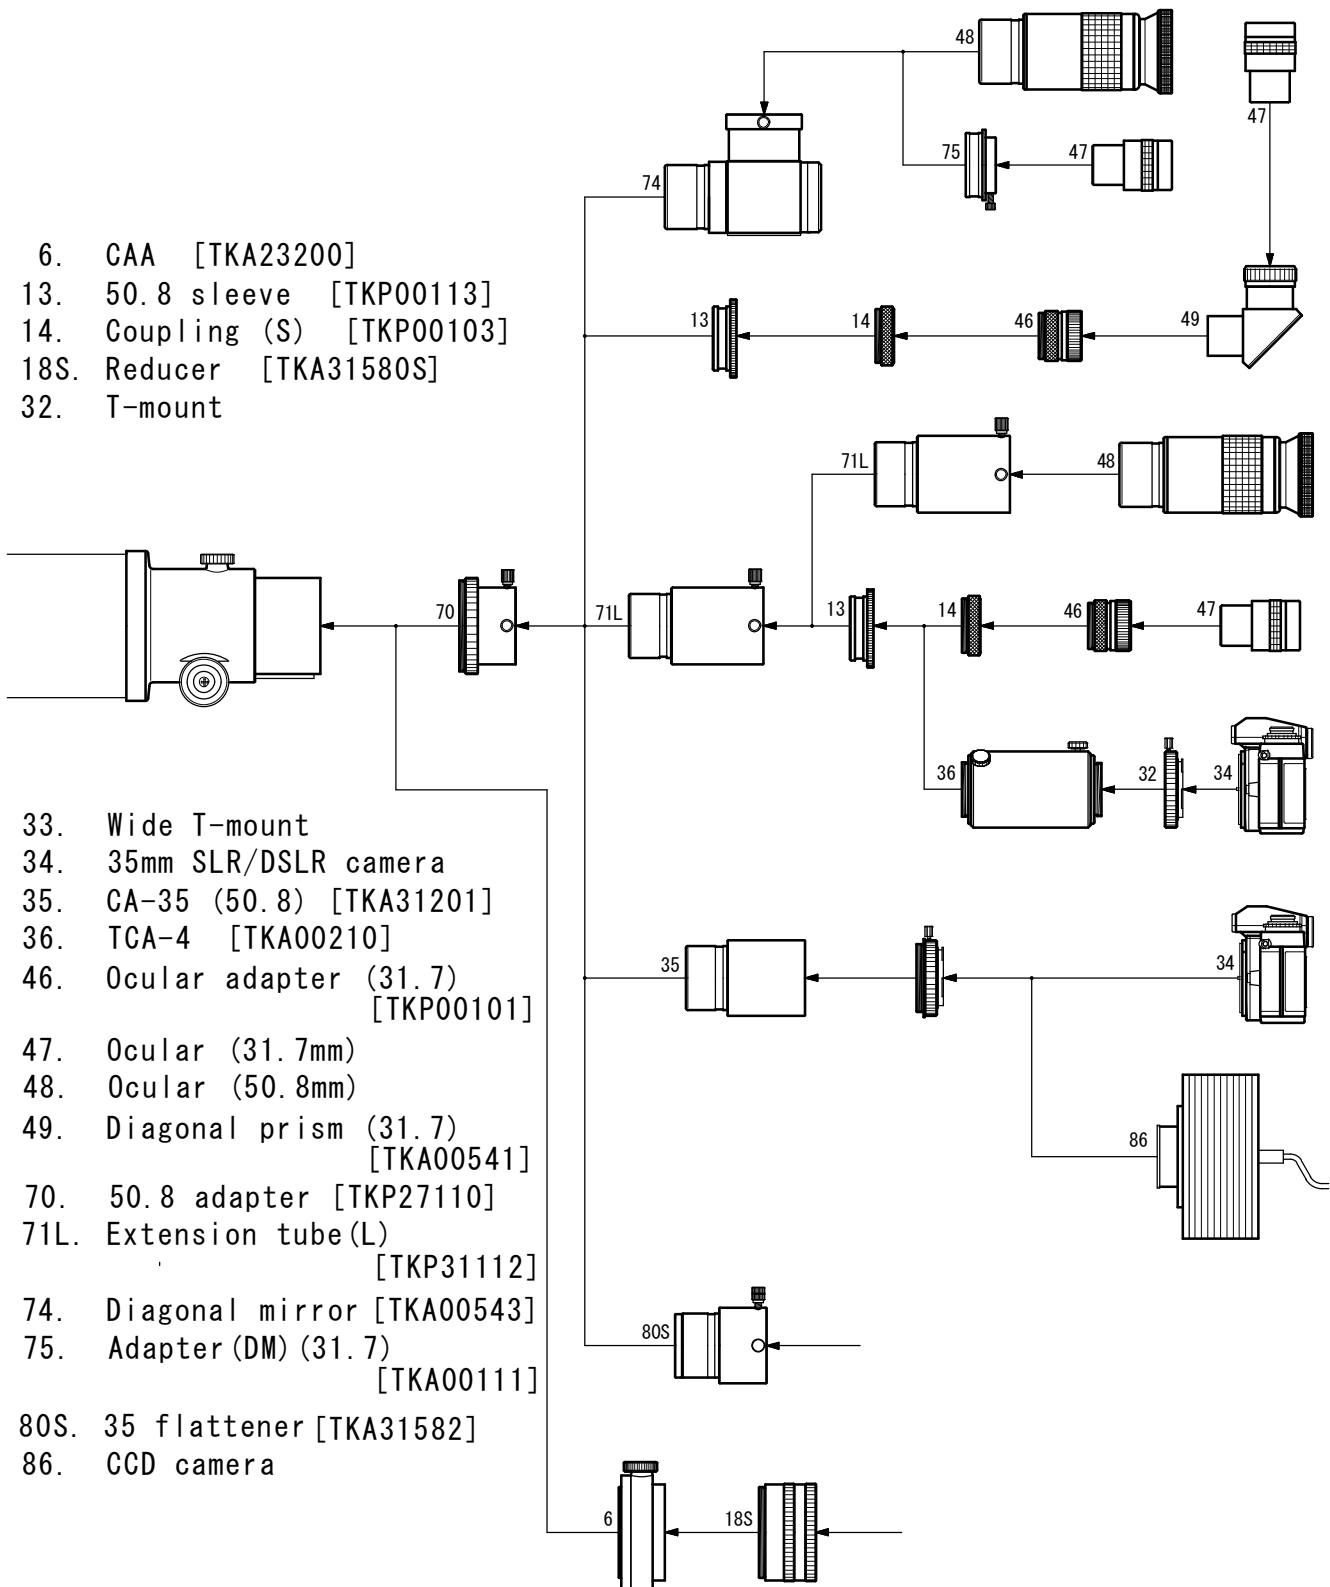

TSA-102N/S

Photo/Visual System Chart

(Note 1: No70, 71L, 13, 14 and 46 are standard accessory to the visual back.)

(Note2: Some 35mm SLR/DSLR cameras may not be attached.)