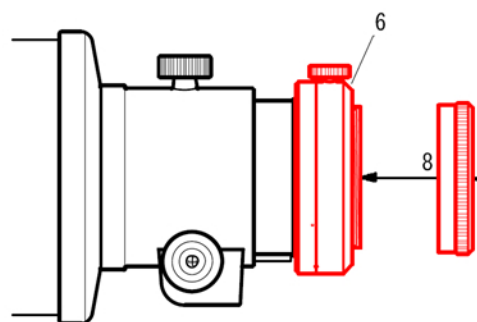

# TOA-150 with Extender-TOA 1.6x

6. Camera Angle Adjuster [TKP30200]

8. Coupling (TW) [TKP31003]

13. 50.8mm sleeve [TKP0013]

14. Coupling (S) [TKP00103]

32. T-mount

33. Wide T-mount

34. 35mm SLR/DSLR camera

35. CA-35 photo adapter [TKA31201]

36. TCA-4 photo adapter [TKA00210]

46. Eyepiece holder (31.75mm) [TKP00101]

47. Eyepiece (31.75mm)

48. Eyepiece (50.8mm)

60. Extender-TOA 1.6x [TKA31595]

70. Eyepiece holder (50.8mm) [TKP27110]

71L. 50.8mm extension tube (L) [TKP31112]

74. Mirror diagonal (50.8mm) [TKA00543]

75. Adapter (DM) 50.8mm/31.75mm [TKA00111]

86. CCD camera

Red : Delivered with TOA-150 OTA