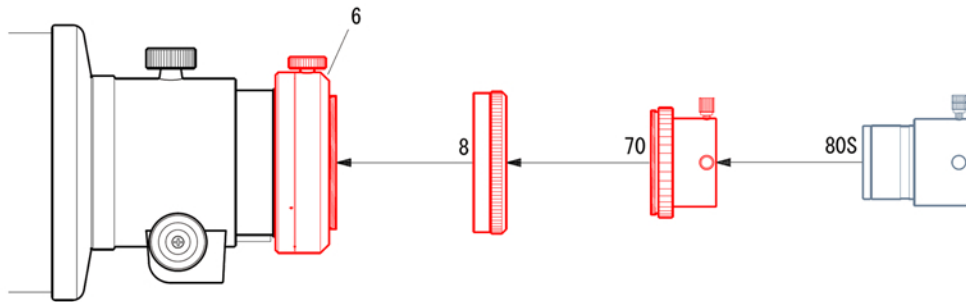

# TOA-150 with 35-FL flattener

- 6. Camera Angle Adjuster [TKP30200]
- 8. Coupling (TW) [TKP31003]
- 13. 50.8mm sleeve [TKP0013]
- 14. Coupling (S) [TKP00103]
- 32. T-mount
- 33. Wide T-mount
- 34. 35mm SLR/DSLR camera
- 35. CA-35 photo adapter [TKA31201]
- 36. TCA-4 photo adapter [TKA00210]
- 46. Eyepiece holder (31.75mm) [TKP00101]
- 47. Eyepiece (31.75mm)
- 48. Eyepiece (50.8mm)
- 60. Extender-TOA 1.6x [TKA31595]
- 70. Eyepiece holder (50.8mm) [TKP27110]

- 71L. 50.8mm extension tube (L) [TKP31112]
- 74. Mirror diagonal (50.8mm) [TKA00543]
- 75. Adapter (DM) 50.8mm/31.75mm [TKA00111]
- 80S. 35-FL flattener [TKA31582]
- 86. CCD camera

Red : Delivered with TOA-150 OTA