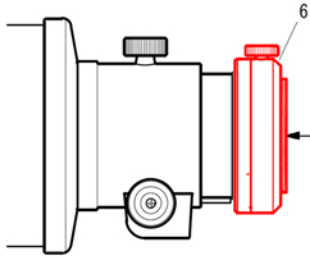

# TOA-150 (photo/visual)

- 6. Camera Angle Adapter [TKP30200]
- 8. Coupling (TW) [TKP31003]
- 13. 50.8 Sleeve [TKP00113]
- 14. Coupling (S) [TKP00103]
- 18S. TOA-RD Reducer [TKA31580]
- 18L. 647-RD Reducer [TKA32580L]

- 32. T-mount
- 33. Wide T-mount
- 34. 35mm SLR/DSLR camera
- 35. CA-35 (50.8mm) photo adapter [TKA31201]
- 36. TCA-4 photo adapter [TKA00210]
- 46. Eyepiece holder (31.75mm) [TKP00101]
- 47. Eyepiece (31.75mm)
- 48. Eyepiece (50.8mm)
- 49. Diagonal prism (31.75mm) [TKA00541]
- 60. Extender-TOA 1.6x [TKA31595]
- 70. Eyepiece holder (50.8mm) [TKP27110]
- 71L. Extension tube (50.8mm) [TKP31112]
- 74. Diagonal mirror (50.8mm) [TKA00543]
- 75. Adapter (DM) 50,8mm/31.75mm [TKA00111]
- 80S. 35-FL flattener [TKA31582]
- 80L. 67-FL flattener [TKA31583]
- 86. CCD camera