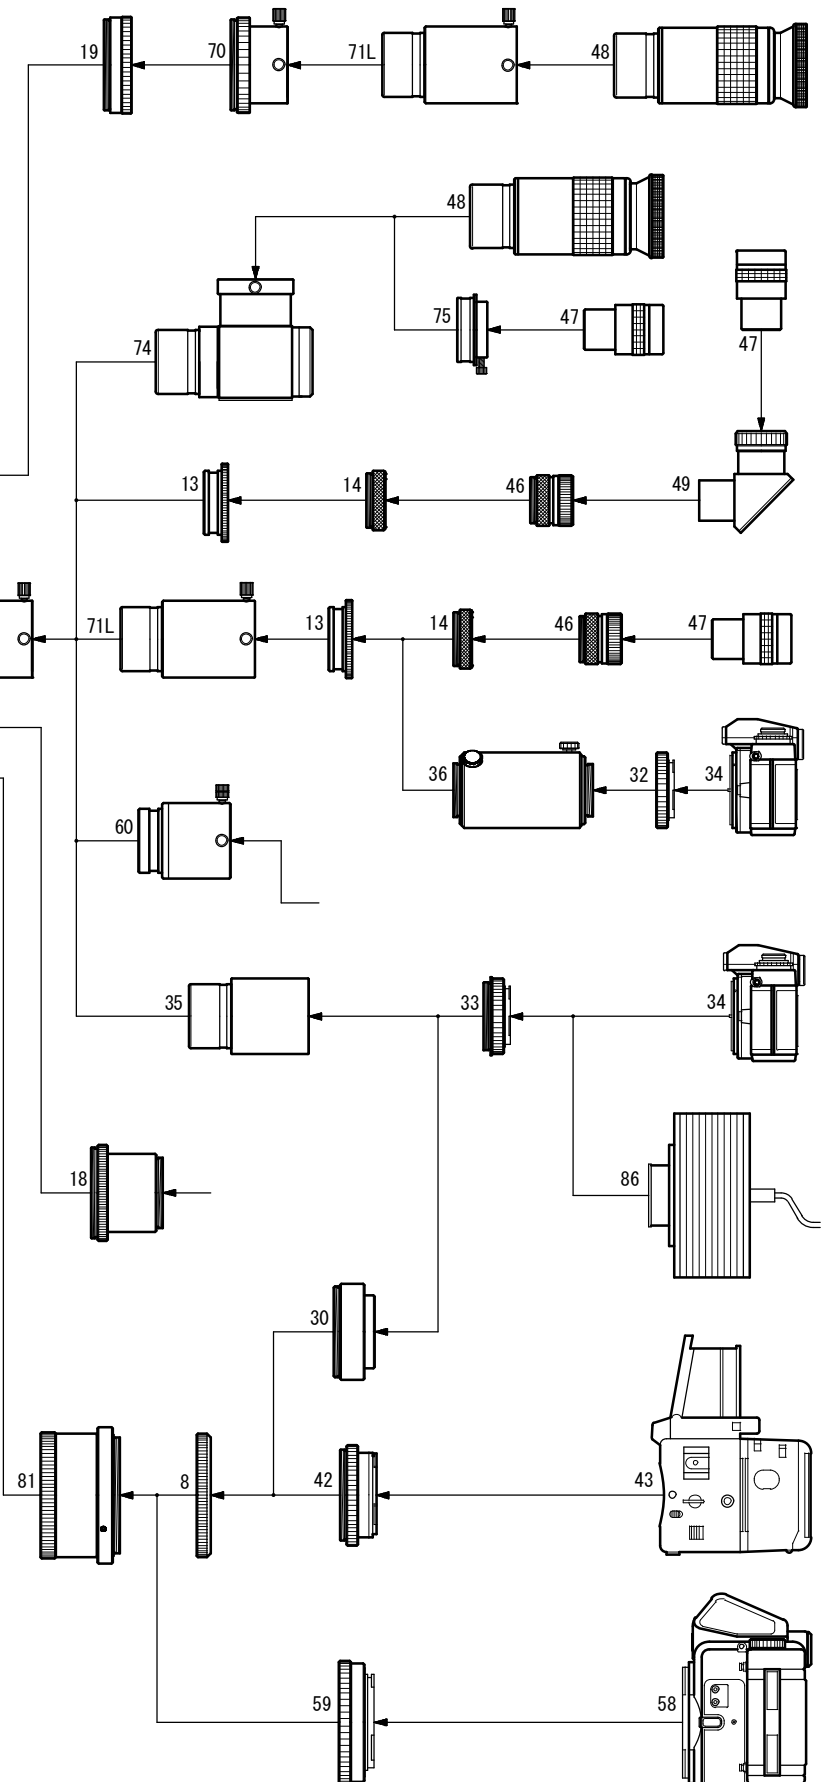

# FSQ-106ED Photo/Visual System Chart

- 8. Coupling (TW) [TKP30003]
- 10. Coupling [TKP36001]
- 13. 50.8 Sleeve [TKP00113]
- 14. Coupling (S) [TKP00103]
- 18. Reducer-QE 0.73x [TKA36580]
- 19. Vari-ring [TKA31581]
- 30. CA-35 (TSA-102) [TKA23201]
- 32. T-mount
- 33. Wide T-mount
- 34. 35mm SLR/DSLR camera
- 35. CA-35 (50.8) [TKA31201]
- 36. TCA-4 [TKA00210]

- 42. Adapter (Mamiya 645)
- 43. Mamiya 645 camera
- 46. Ocular adapter (31.7mm) [TKP00101]
- 47. Ocular (31.7mm)
- 48. Ocular (50.8mm)
- 49. Diagonal Prism (31.7mm) [TKA00541]
- 58. Pentax 6X7 camera
- 59. Adapter (Pentax 6X7) [TKA27220]
- 60. Extender Q 1.6X (50.8) [TKA36595]
- 70. Ocular adapter (50.8) [TKP27110]
- 71L. Extension tube (L) [TKP31112]
- 74. Diagonal mirror (50.8) [TKA00543]
- 75. Adapter (DM) (31.7mm) [TKA00111]
- 81. Prime focus ring (FSQ106ED) [TKA36205]
- 86. CCD camera

(Note) Some 35mm SLR/DSLR cameras cannot be attached